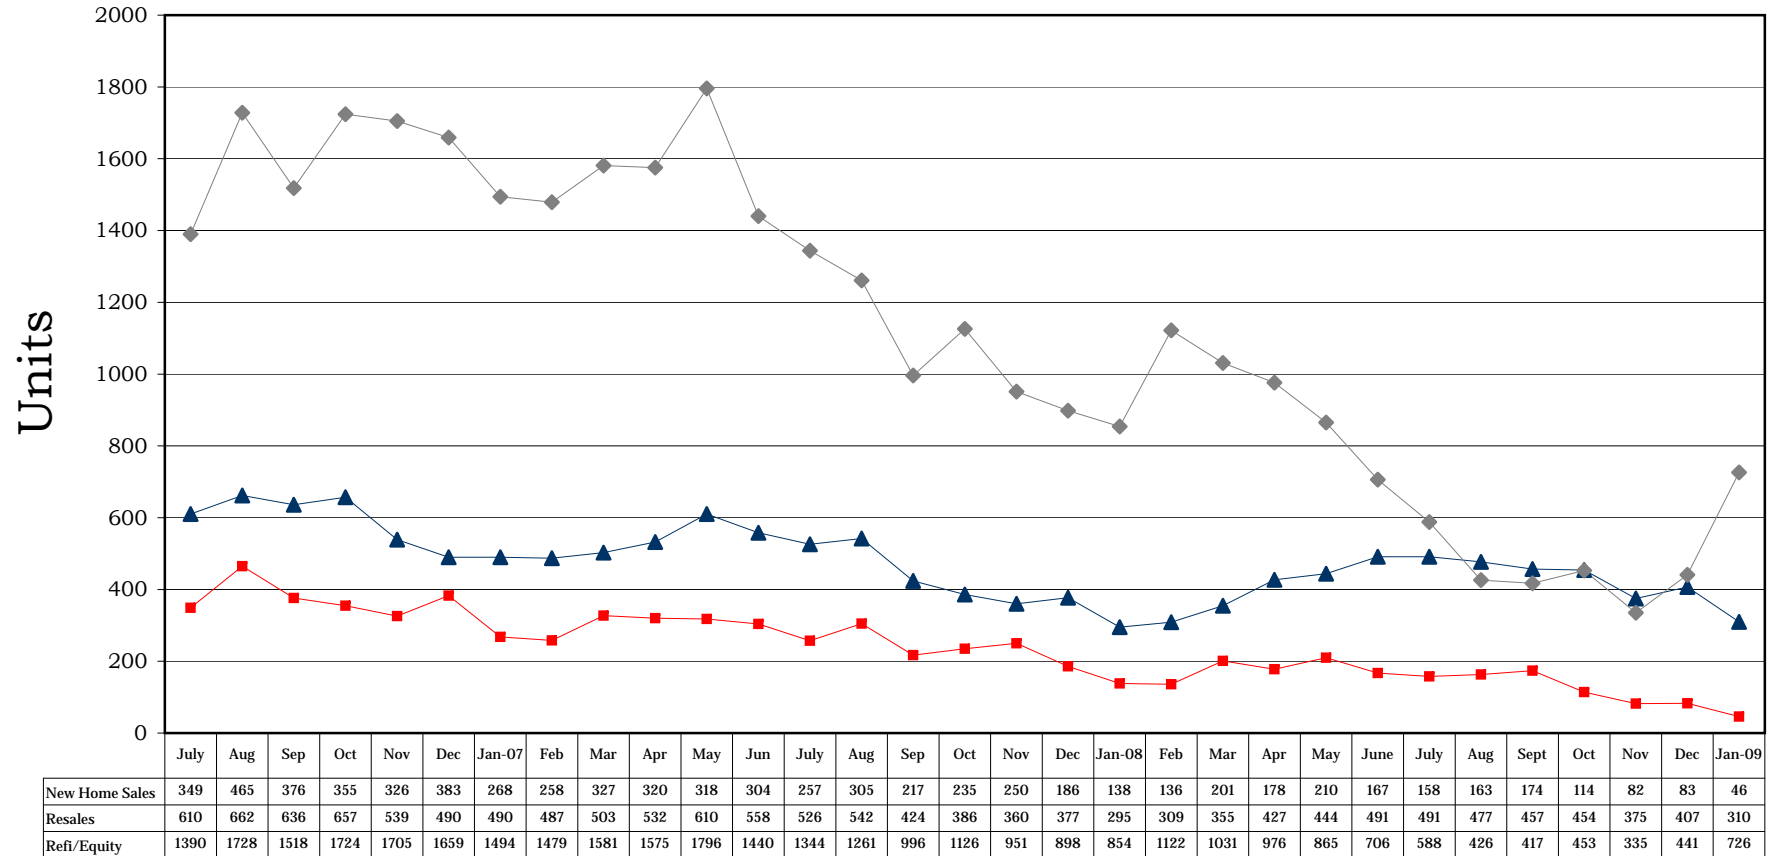

Washoe County Insured Recording Statistics July 2006 - January 2009 Resale/NewHome/Refinance Trend

*Source: Dataquick Information Systems. Ticor does not guarantee the accuracy of this data. This is for informational purposes only and is intended to view the general market trend in Washoe County.